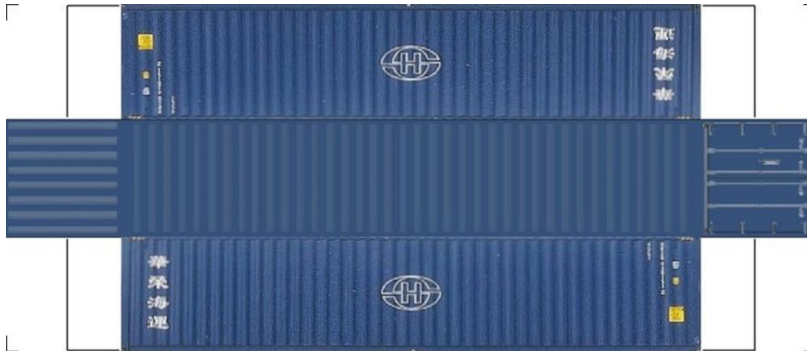

BUILD YOUR OWN (N SCALE) 40ft SHIPPING CONTAINERS

[Click to watch instructional video](#)

BUILD YOUR OWN (40ft SHIPPING CONTAINERS) N SCALE

Drawn By
www.krafttrains.com